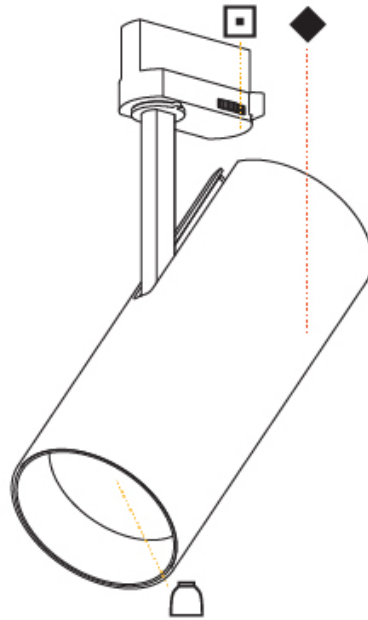

IMAGINE 90 TRACK

A3T045-

PROJECT	_____
TYPE	_____
SPECIFIER	_____
QUANTITY	_____
DATE	_____