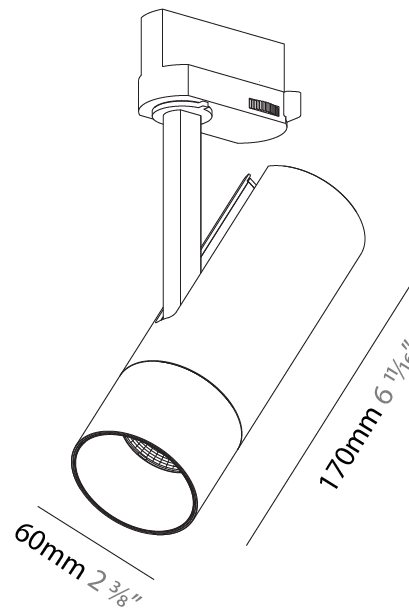

OPTICAL

Optic°: Lens Pack - No Lens / Linear Spread Lens / Honeycomb / Spread Lens
 Beam Angle: 12

RATINGS AND CERTIFICATIONS

Certified By: Certified for North American Standards
 IP rating: IP20

PROJECT	
TYPE	
SPECIFIER	
QUANTITY	
DATE	