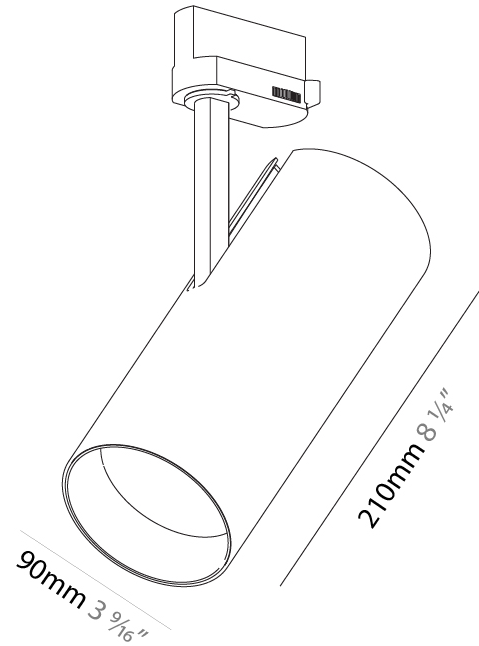

OPTICAL

Reflector°: 6
 Optic°: Lens Pack - No Lens / Linear Spread Lens / Honeycomb / Spread Lens
 Adjustability: Rotational 350°; Tilt 90°

RATINGS AND CERTIFICATIONS

Certified By: Certified for North American Standards
 IP rating: IP20